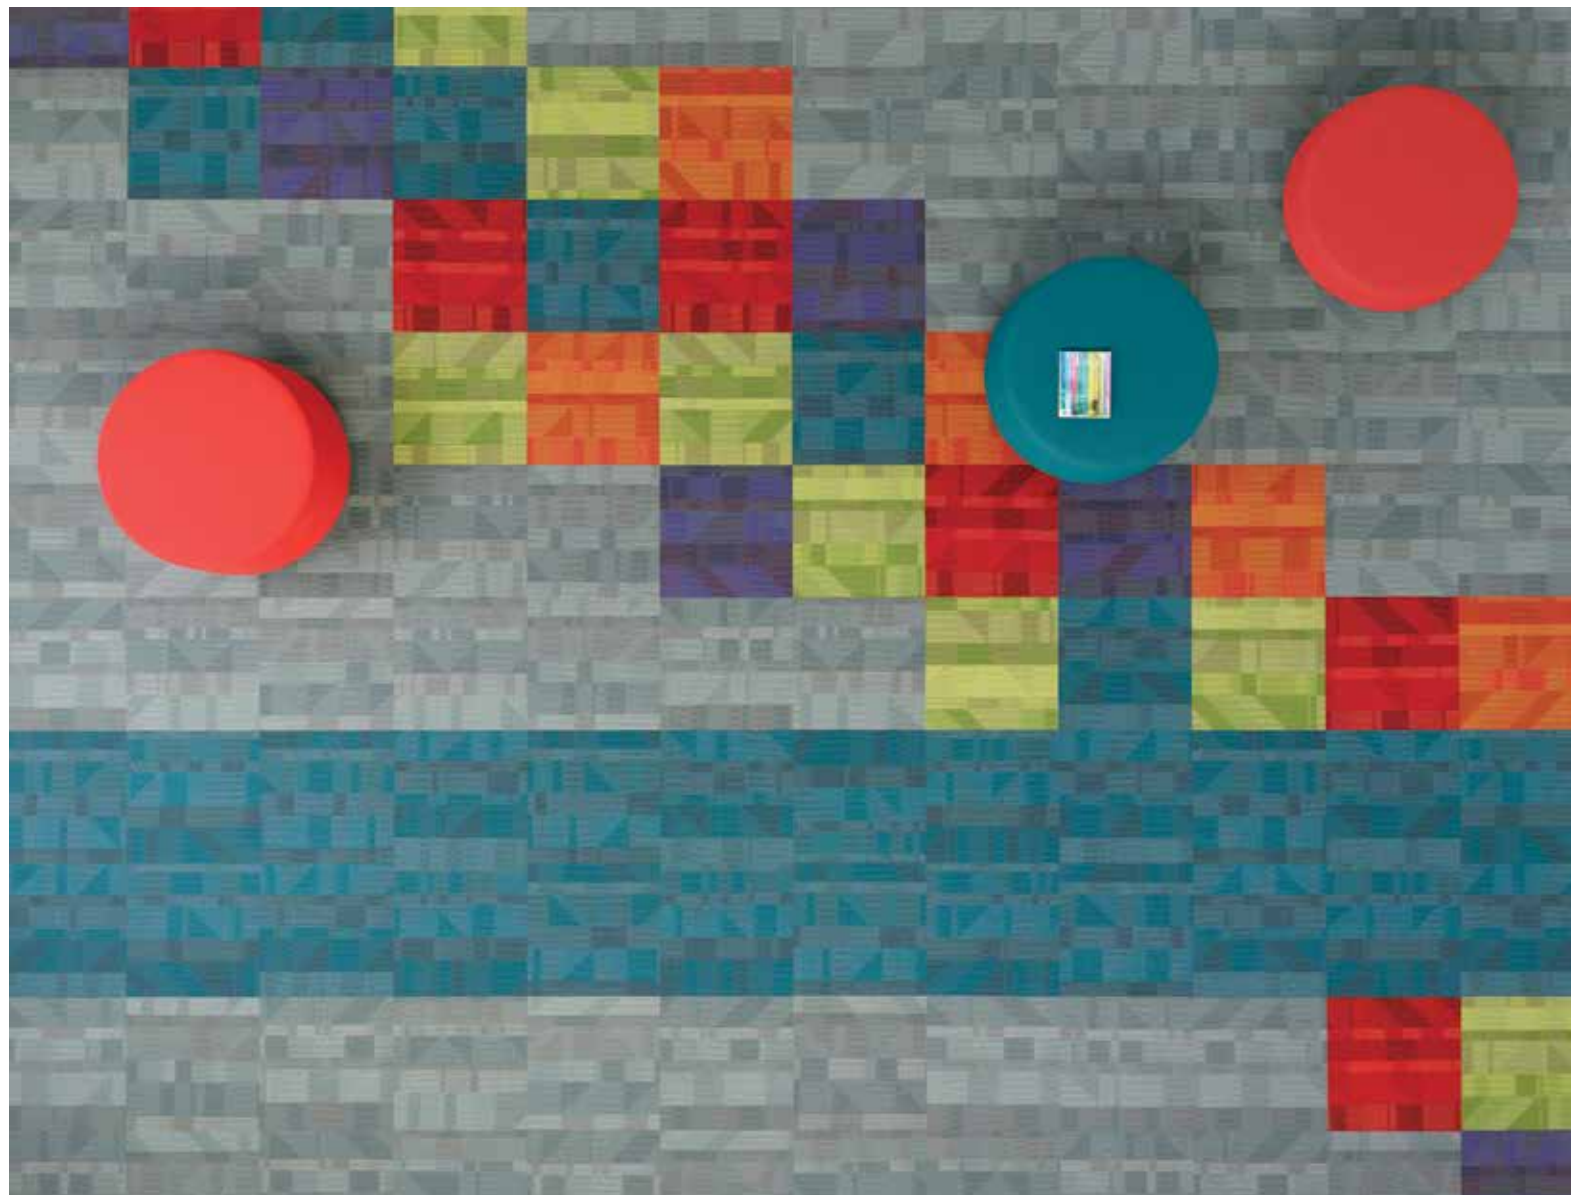

MINDFUL səjnə ou collection PLAY

installation ideas

style: **think tile**

experience 86535

style: **impact tile**

purple 86965

teal 86405

red 86855

orange 86668

lime 86325