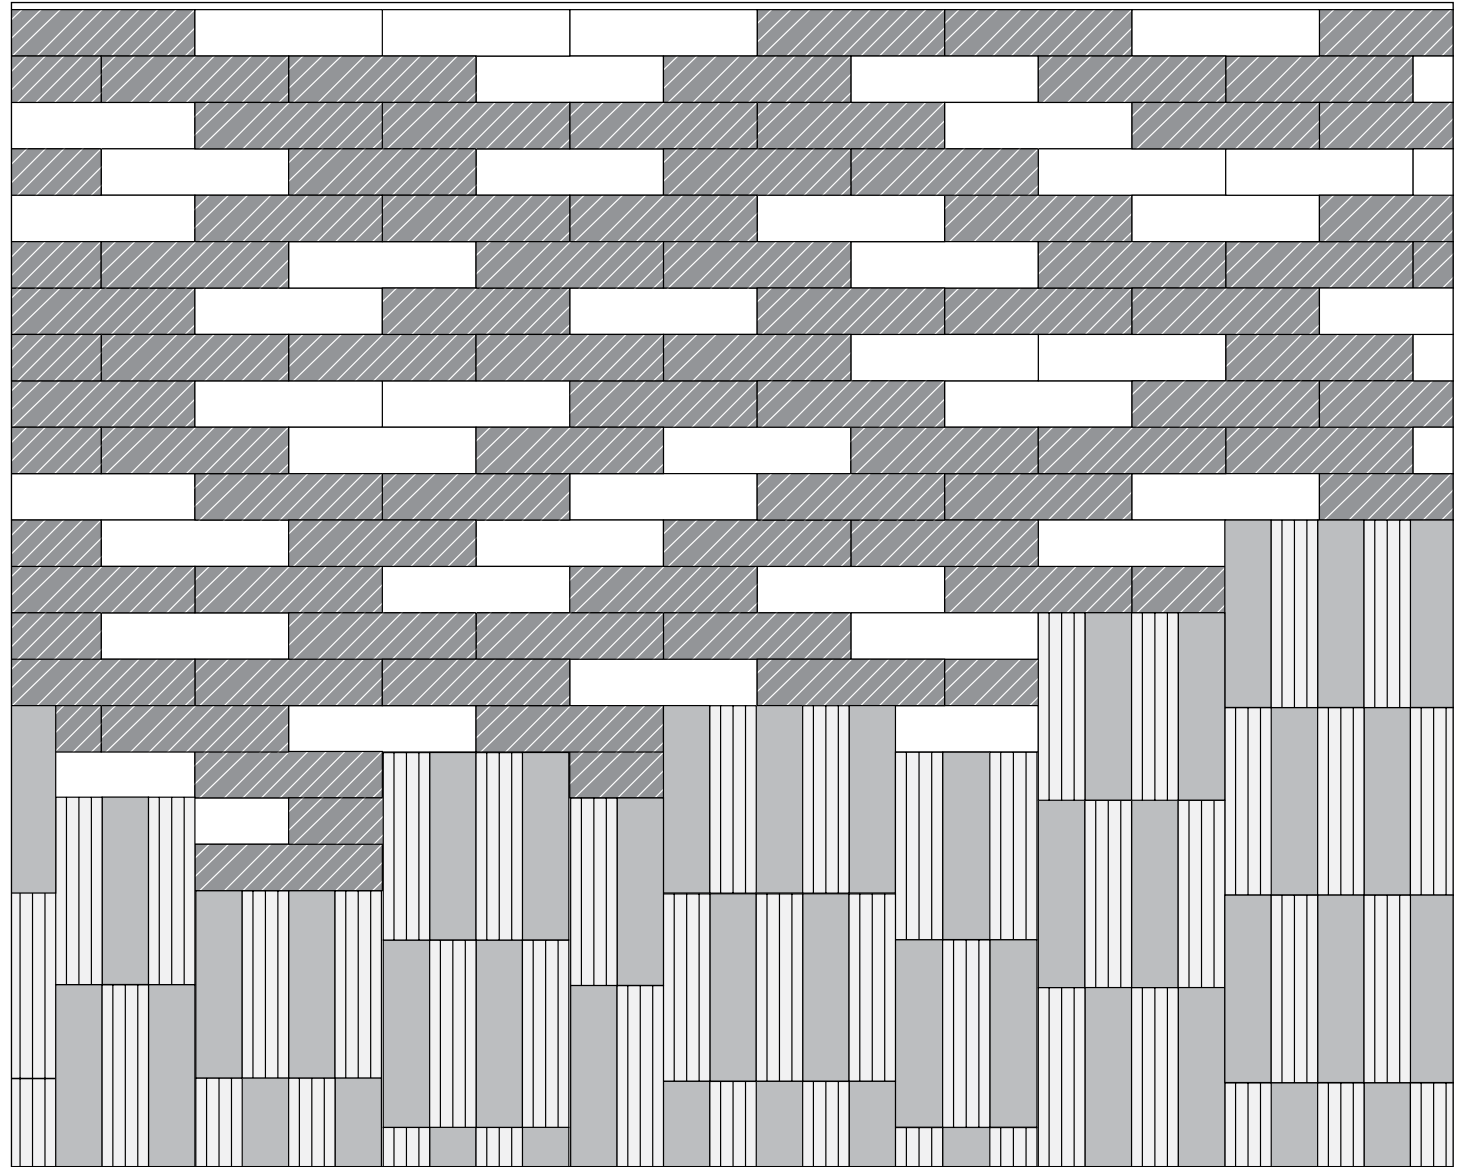

INSTALLATION IDEAS