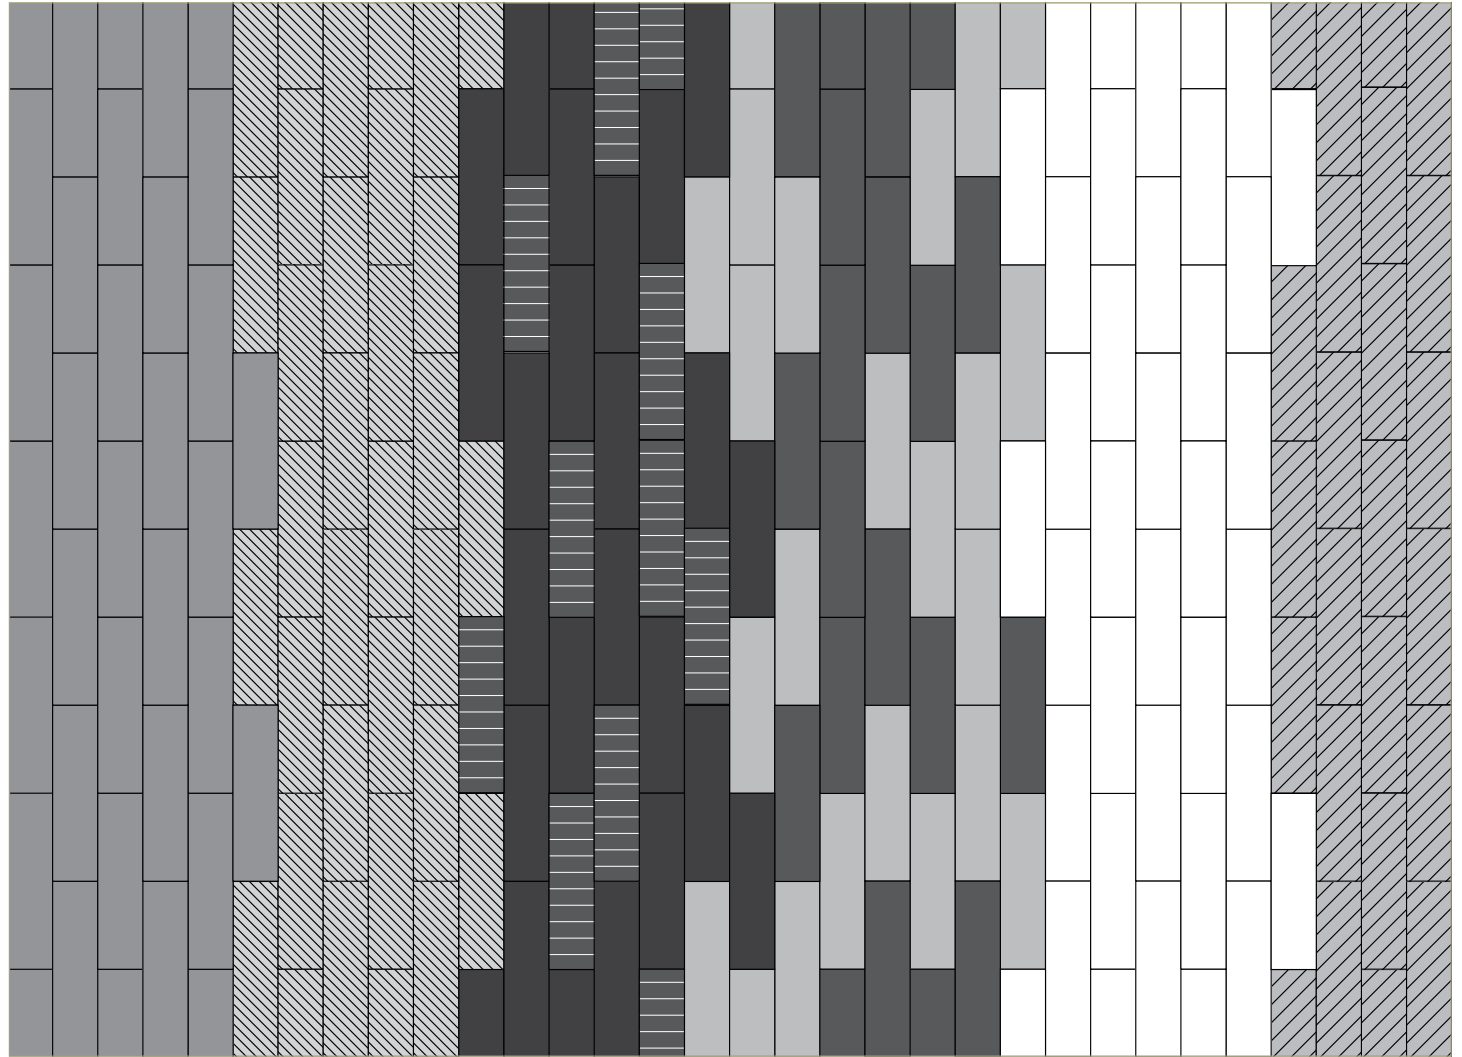

DESIGN IS REVEALED

style: relief tile
color: past

style: uncover tile
color: pewter

style: uncover tile
color: burnished pewter

VERTICAL LAYERS

DESIGN IS REVEALED

THIS PATTERN USES

style: **expose tile**
color: **past + veil +
restore + natural**

style: **uncover tile**
color: **pewter + birch**

style: **relief tile**
color: **restore + natural**

INSTALLATION IDEAS

VERTICAL LAYERS

DESIGN IS REVEALED

INSTALLATION IDEAS

style: expose tile
color: past

style: expose tile
color: restore

style: expose tile
color: natural

style: uncover tile
color: birch

style: uncover tile
color: pewter

style: relief tile
color: restore

style: relief tile
color: natural

style: expose tile
color: veil

VERTICAL LAYERS

VERTICAL LAYERS

DESIGN IS REVEALED

-  style: **undertone tile**
color: **past**
-  style: **relief tile**
color: **past**
-  style: **uncover tile**
color: **burnished pewter**
-  style: **tinge tile**
color: **burnished pewter**